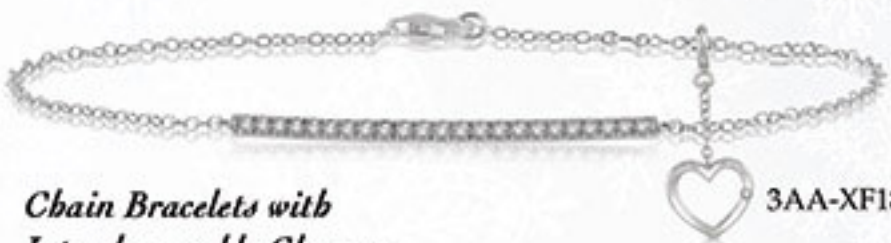

*Promise
Rings*

3S-XF18
Ring
\$229*

3T-XF18
Ring
\$199*

3U-XF18
Ring
\$179*

3R-XF18
Emerald And
Diamond Ring
\$549*

3V-XF18
Ring
\$449*

*Ruby &
Diamonds*

3X-XF18
Earrings
\$339*

*Chain Bracelets with
Interchangeable Charms*

3Y-XF18
1/5 Ct. t.w.
Bar Bracelet
\$549*†

3AJ-XF18
1/10 Ct. t.w.
Band
\$449

3AK-XF18
1/10 Ct. t.w.
Band
\$529

3Z-XF18
1/5 Ct. t.w.
Zig Zag Bracelet
\$599*†

*Additional gold charm \$79**