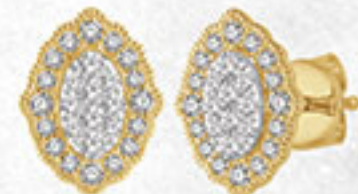

**PENDANT**  
4A  
914C6PD 1/4 ct. tw.

**PENDANTS**  
4B  
904A1PD 1 ct. tw.  
904A0PD 2 ct. tw.

**PENDANT**  
4C  
916C2PD 3/4 ct. tw.

**PENDANT**  
4D  
913C6PD 1/4 ct. tw.

**LOVEBRIGHT SETS**

**EARRINGS**  
4E  
926A3ER 1/2 ct. tw.  
926A2ER 3/4 ct. tw.

**PENDANTS**  
4F  
926A6PD 1/4 ct. tw.  
926A5PD 1/3 ct. tw.

**PENDANT**  
4H  
905B6PD 1/4 ct. tw.

**EARRINGS**  
4J  
905B6ER 1/4 ct. tw.

**RINGS**  
4G  
157E5 1/3 ct. tw.  
157E3 1/2 ct. tw.

**RING**  
4K  
376B5 1/3 ct. tw.

**OVAL**  
4L  
149D5 1/3 ct. tw.

**ROUND**  
4M  
146D5 1/3 ct. tw.

**ROUND**  
4N  
151D4 3/8 ct. tw.

**BUBBLE COLLECTION RINGS**

**PEAR**  
4P  
147D5 1/3 ct. tw.

**OVAL**  
4Q  
148D5 1/3 ct. tw.

All Styles stocked in WG & YW.  
All Styles are in 14kt Gold.  
Available with complimentary display as shown.