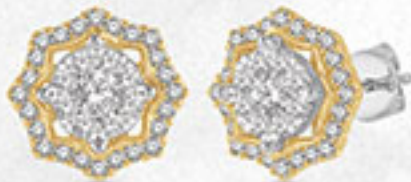

**PENDANT**  
4A  
914C6PD 1/4 ct. tw.

**PENDANTS**  
4B  
904A1PD 1 ct. tw.  
904A0PD 2 ct. tw.

**PENDANT**  
4C  
916C2PD 3/4 ct. tw.

**PENDANT**  
4D  
913C6PD 1/4 ct. tw.

**LOVEBRIGHT SETS**

**EARRINGS**  
4E  
926A3ER 1/2 ct. tw.  
926A2ER 3/4 ct. tw.

**PENDANTS**  
4F  
926A6PD 1/4 ct. tw.  
926A5PD 1/3 ct. tw.

**PENDANT**  
4H  
905B6PD 1/4 ct. tw.

**EARRINGS**  
4J  
905B6ER 1/4 ct. tw.

**RINGS**  
4G  
157E5 1/3 ct. tw.  
157E3 1/2 ct. tw.

**RING**  
4K  
376B5 1/3 ct. tw.

**OVAL**  
4L  
149D5 1/3 ct. tw.

**ROUND**  
4M  
146D5 1/3 ct. tw.

**ROUND**  
4N  
151D4 3/8 ct. tw.

**BUBBLE COLLECTION RINGS**

**PEAR**  
4P  
147D5 1/3 ct. tw.

**OVAL**  
4Q  
148D5 1/3 ct. tw.

All Styles stocked in WG & YW.  
All Styles are in 14kt Gold.  
Available with complimentary display as shown.